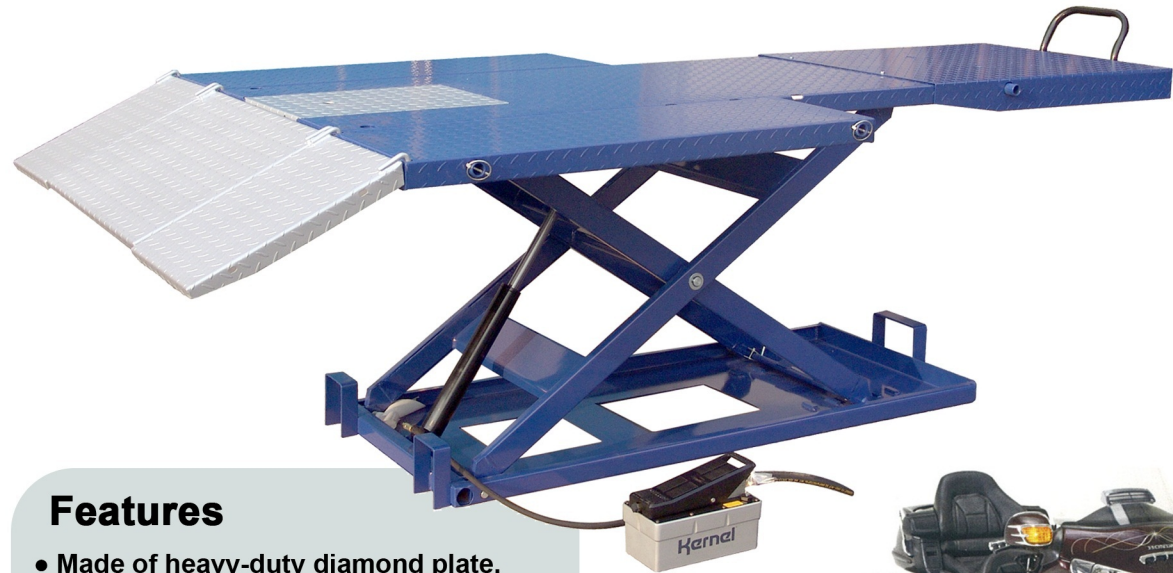

Specification

- Height overall: 45-3/4"
- Length overall: 132-1/4"
- Width overall: 62-1/4"
- Lifting height: 6-3/4"~38-1/2"
- Lifting capacity: 1320 lbs
- Net weight: 660 lbs
- Gross weight: 750 lbs

Features

- Made of heavy-duty diamond plate.
- Professional air hydraulic pump.
- Single hydraulic lifting cylinder.
- Cut-out for easy working on rear wheel.
- Perfect for tri-wheel motorcycles.